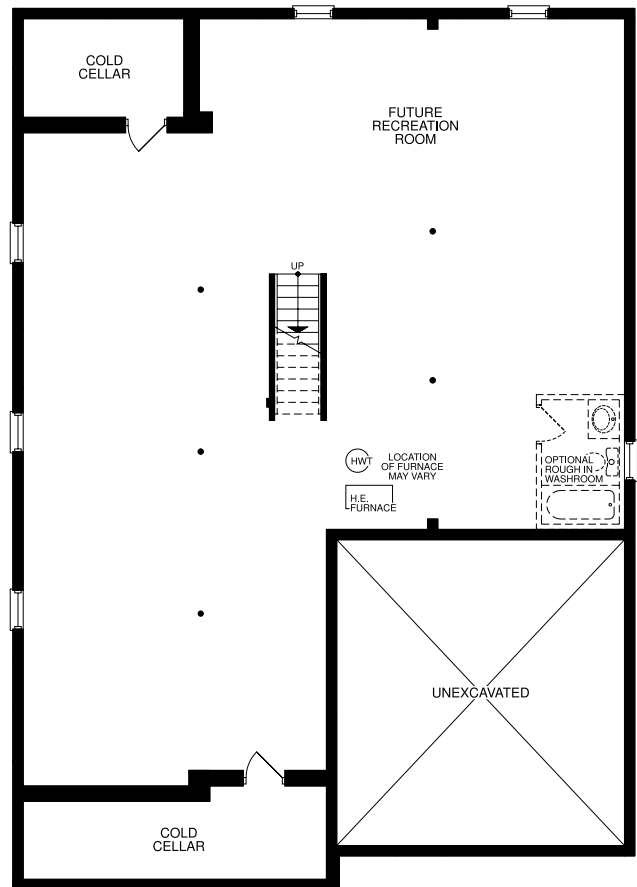

A FAMILY OF BUILDERS SINCE 1951

Elevation A

Elevation B

Artist's Concept

Artist's Concept

the Dundas

2375
SQUARE FEET

Lower Level
FOR LOOK-OUT

Lower Level
FOR WALK-OUT

Lower Level

Main Level

Main Level
FOR LOOK-OUT

Main Level
FOR WALK-OUT

Loft Level

Main Level
ELEVATION B

Loft Level
ELEVATION B

the Dundas

2375
SQUARE FEET