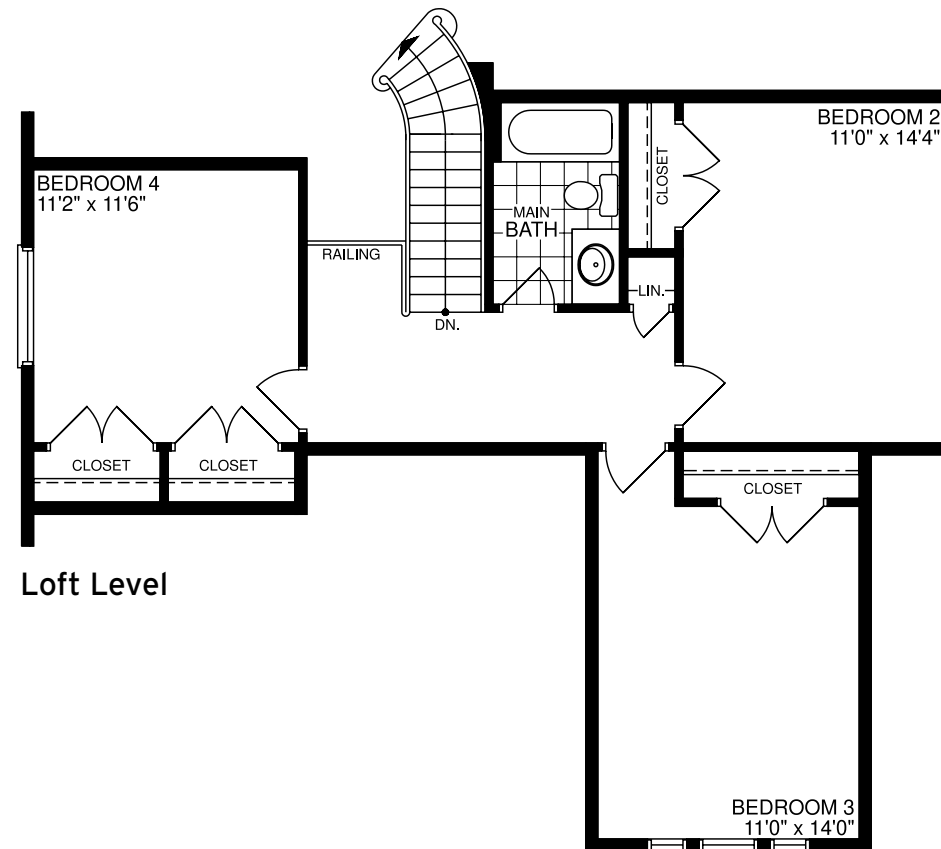

A FAMILY OF BUILDERS SINCE 1951

Elevation A

Elevation B

Artist's Concept

Artist's Concept

the Dundas

2375
SQUARE FEET

Lower Level
FOR LOOK-OUT

Lower Level
FOR WALK-OUT

Lower Level

Main Level

Main Level
FOR LOOK-OUT

Main Level
FOR WALK-OUT

Loft Level

Main Level
ELEVATION B

Loft Level
ELEVATION B

the Dundas

2375
SQUARE FEET