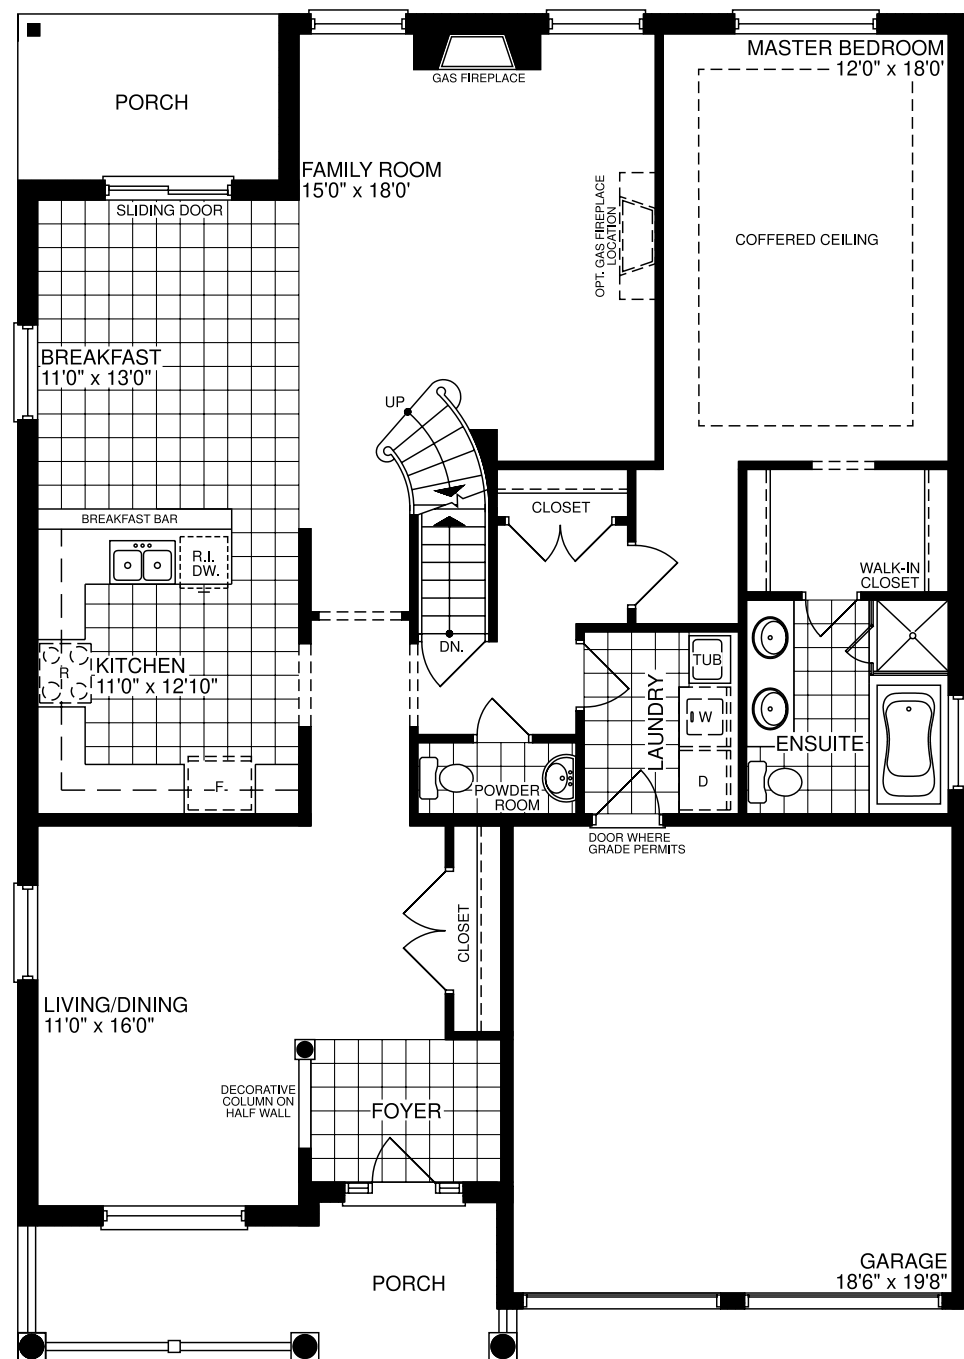

A FAMILY OF BUILDERS SINCE 1951

Elevation A

Elevation B

Artist's Concept

Artist's Concept

the Dundas

2375
SQUARE FEET

Lower Level
FOR LOOK-OUT

Lower Level
FOR WALK-OUT

Lower Level

Main Level

Main Level
FOR LOOK-OUT

Main Level
FOR WALK-OUT

Loft Level

Main Level
ELEVATION B

Loft Level
ELEVATION B

the Dundas

2375
SQUARE FEET