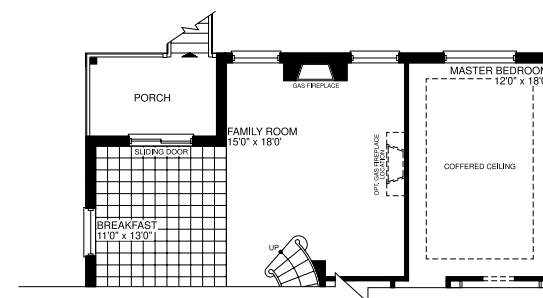

A FAMILY OF BUILDERS SINCE 1951

Elevation A

Elevation B

Artist's Concept

Artist's Concept

the Dundas

2375
SQUARE FEET

Lower Level
FOR LOOK-OUT

Lower Level
FOR WALK-OUT

Lower Level

Main Level

Main Level
FOR LOOK-OUT

Main Level
FOR WALK-OUT

Loft Level

Main Level
ELEVATION B

Loft Level
ELEVATION B

the Dundas

2375
SQUARE FEET