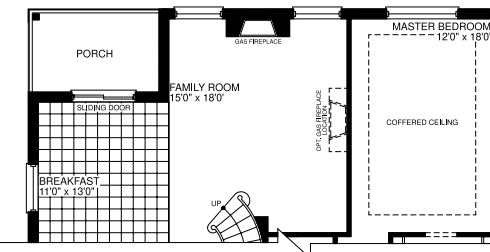

A FAMILY OF BUILDERS SINCE 1951

Elevation A

Elevation B

Artist's Concept

Artist's Concept

the Dundas

2375
SQUARE FEET

Lower Level
FOR LOOK-OUT

Lower Level
FOR WALK-OUT

Lower Level

Main Level

Main Level
FOR LOOK-OUT

Main Level
FOR WALK-OUT

Loft Level

Main Level
ELEVATION B

Loft Level
ELEVATION B

the Dundas

2375
SQUARE FEET