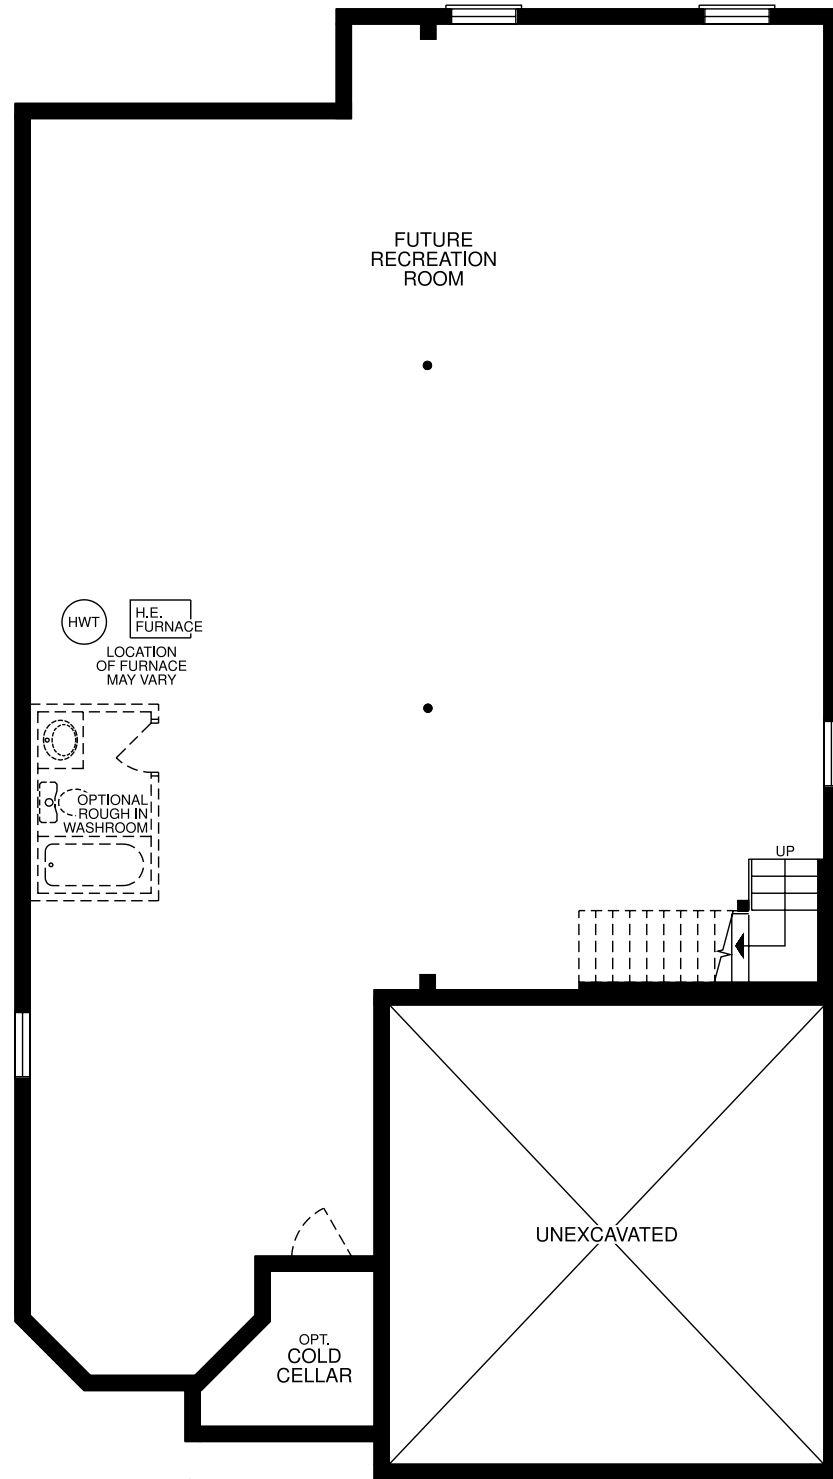

A FAMILY OF BUILDERS SINCE 1951

Artist's Concept

Elevation B

Artist's Concept

Elevation A

the Pinehurst

1805/1833
SQUARE FEET

Lower Level
ELEVATION A (1805 SQ.FT.)

Main Level
ELEVATION A (1805 SQ.FT.)

Lower Level
ELEVATION B (1833 SQ.FT.)

Main Level
ELEVATION B (1833 SQ.FT.)

the Pinehurst

1805/1833
SQUARE FEET

ALL PLANS AND DIMENSIONS ARE APPROXIMATE AND SUBJECT TO CHANGE AT THE DISCRETION OF THE VENDOR. ACTUAL USABLE FLOORSPACE MAY VARY FROM THE STATED FLOOR AREA. E.&O.E. LANDSCAPE IS ARTIST'S CONCEPT.