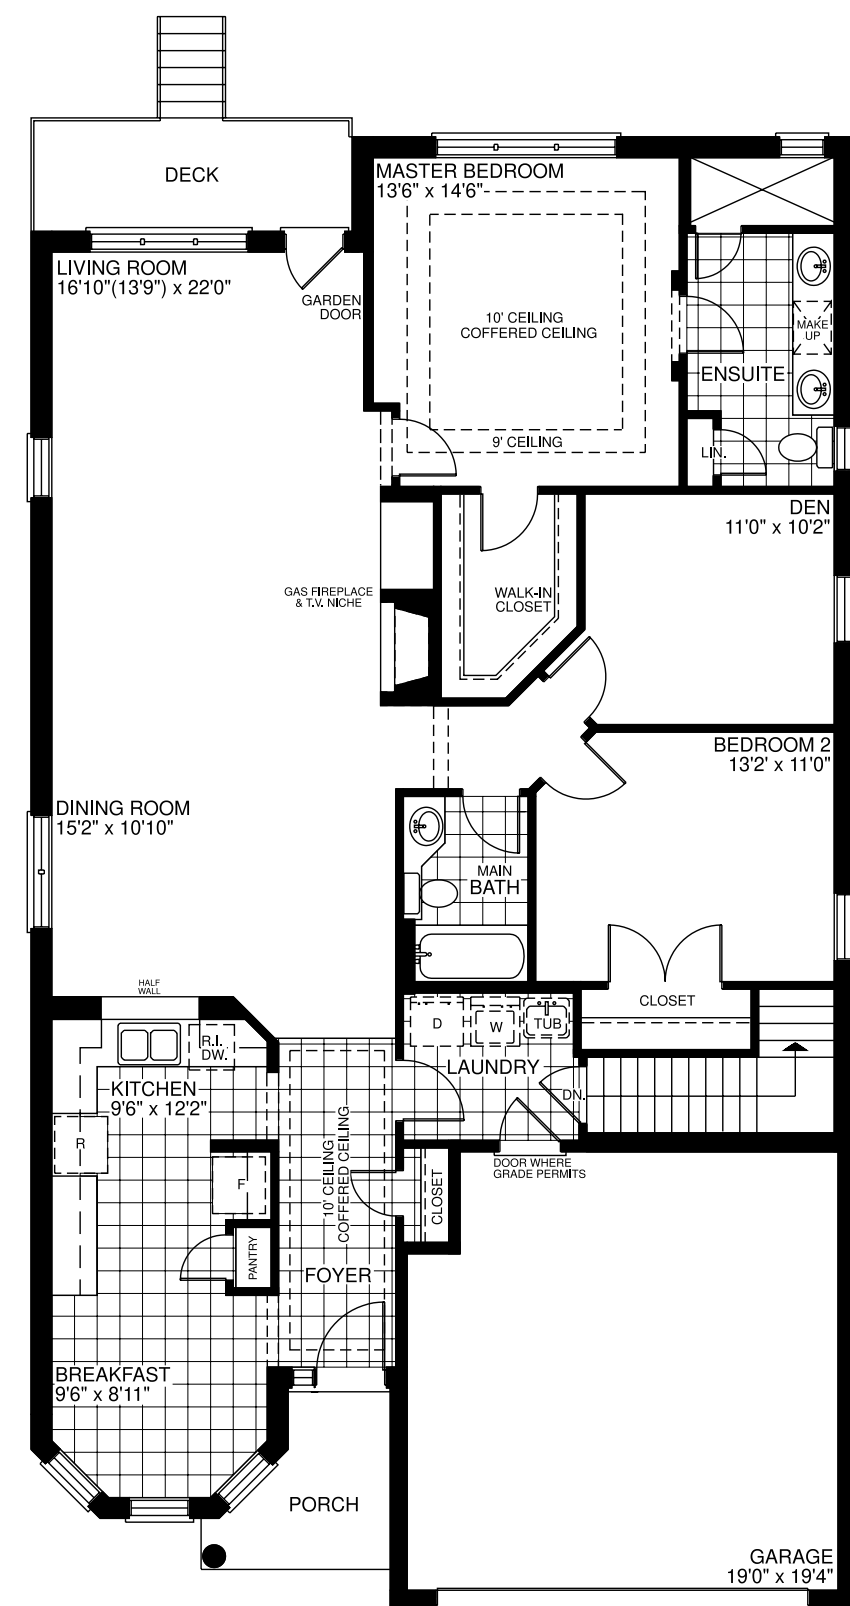

A FAMILY OF BUILDERS SINCE 1951

Artist's Concept

Elevation B

Artist's Concept

Elevation A

the Pinehurst

1805/1833
SQUARE FEET

Lower Level
ELEVATION A (1805 SQ.FT.)

Main Level
ELEVATION A (1805 SQ.FT.)

Lower Level
ELEVATION B (1833 SQ.FT.)

Main Level
ELEVATION B (1833 SQ.FT.)

the Pinehurst

1805/1833
SQUARE FEET

ALL PLANS AND DIMENSIONS ARE APPROXIMATE AND SUBJECT TO CHANGE AT THE DISCRETION OF THE VENDOR. ACTUAL USABLE FLOORSPACE MAY VARY FROM THE STATED FLOOR AREA. E.&O.E. LANDSCAPE IS ARTIST'S CONCEPT.