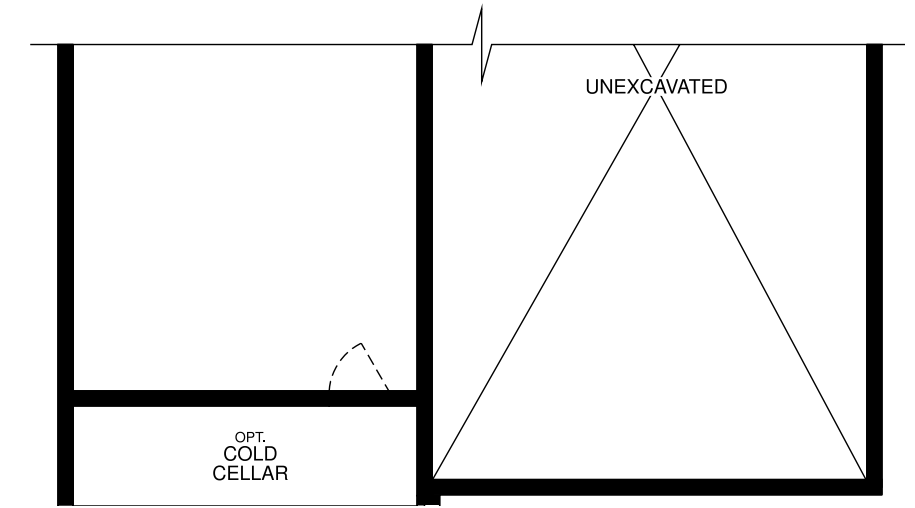

A FAMILY OF BUILDERS SINCE 1951

Artist's Concept

Elevation B

Artist's Concept

Elevation A

the Pinehurst

1805/1833
SQUARE FEET

Lower Level
ELEVATION A (1805 SQ.FT.)

Main Level
ELEVATION A (1805 SQ.FT.)

Lower Level
ELEVATION B (1833 SQ.FT.)

Main Level
ELEVATION B (1833 SQ.FT.)

the Pinehurst

1805/1833
SQUARE FEET

ALL PLANS AND DIMENSIONS ARE APPROXIMATE AND SUBJECT TO CHANGE AT THE DISCRETION OF THE VENDOR. ACTUAL USABLE FLOORSPACE MAY VARY FROM THE STATED FLOOR AREA. E.&O.E. LANDSCAPE IS ARTIST'S CONCEPT.