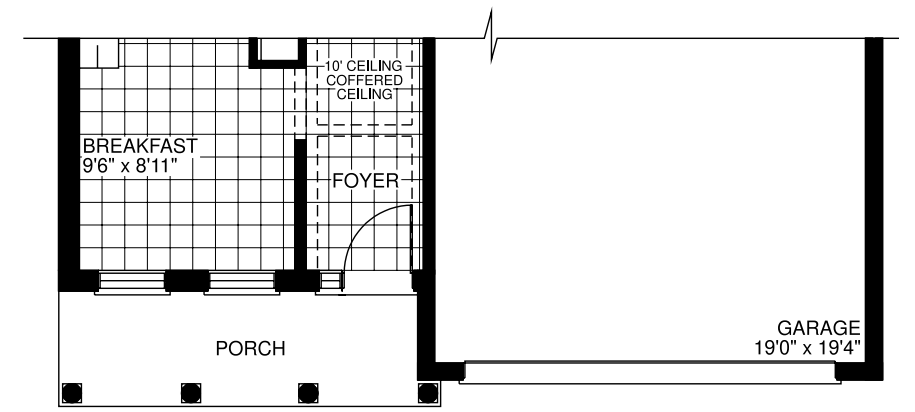

A FAMILY OF BUILDERS SINCE 1951

Artist's Concept

Elevation B

Artist's Concept

Elevation A

the Pinehurst

1805/1833
SQUARE FEET

Lower Level
ELEVATION A (1805 SQ.FT.)

Main Level
ELEVATION A (1805 SQ.FT.)

Lower Level
ELEVATION B (1833 SQ.FT.)

Main Level
ELEVATION B (1833 SQ.FT.)

the Pinehurst

1805/1833
SQUARE FEET

ALL PLANS AND DIMENSIONS ARE APPROXIMATE AND SUBJECT TO CHANGE AT THE DISCRETION OF THE VENDOR. ACTUAL USABLE FLOORSPACE MAY VARY FROM THE STATED FLOOR AREA. E.&O.E. LANDSCAPE IS ARTIST'S CONCEPT.