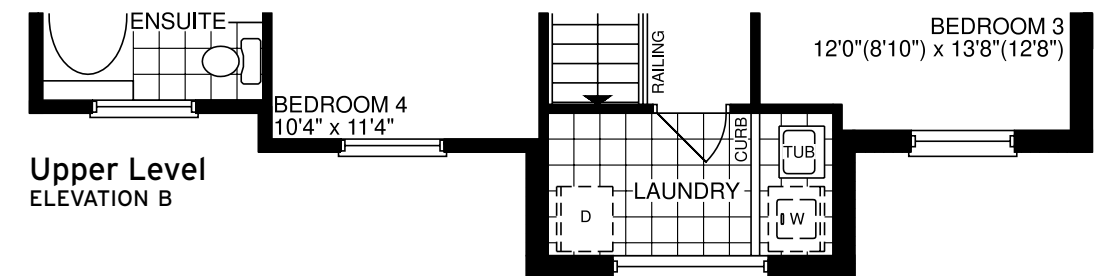

A FAMILY OF BUILDERS SINCE 1951

Artist's Concept

Elevation B

Artist's Concept

Elevation A

the Wando

2390
SQUARE FEET

Lower Level

Main Level

Upper Level

the Wando

2390
SQUARE FEET