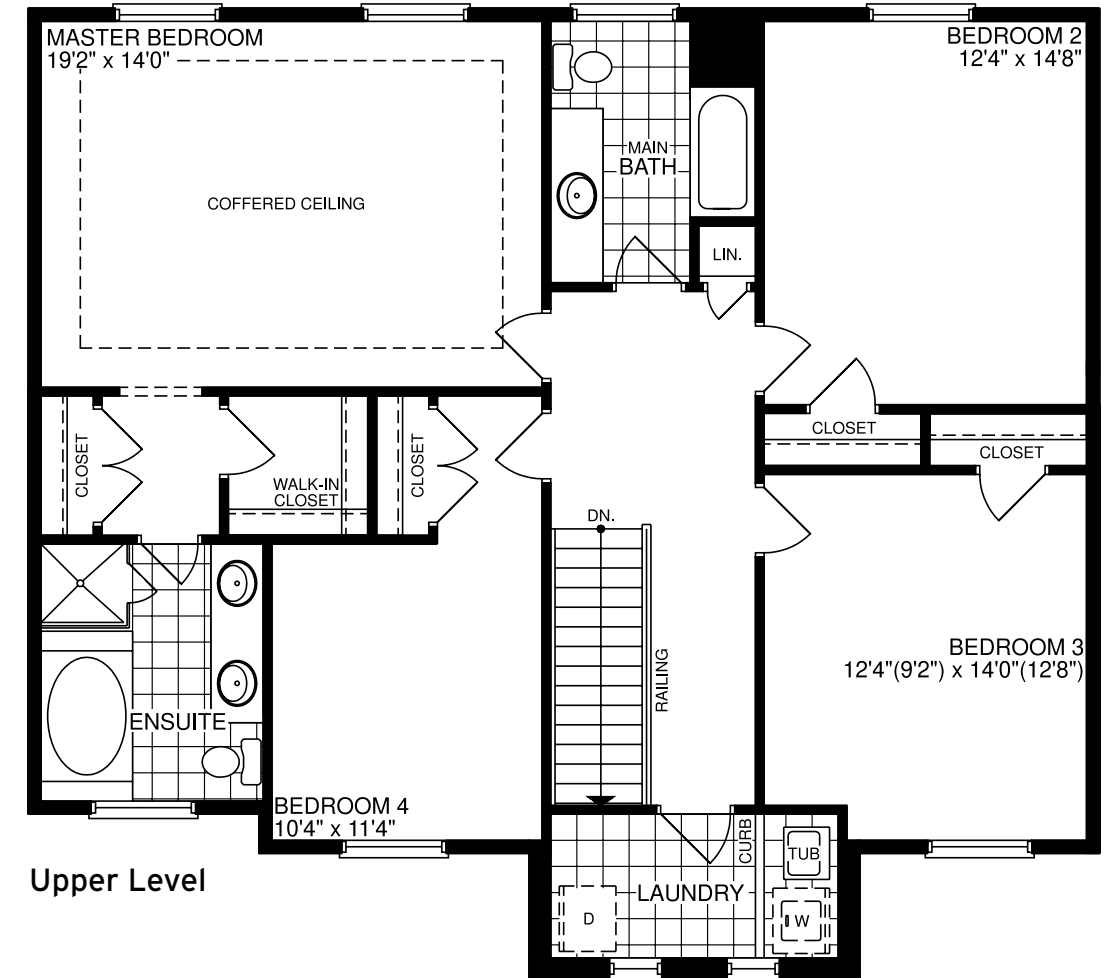

A FAMILY OF BUILDERS SINCE 1951

Artist's Concept

Elevation B

Artist's Concept

Elevation A

the Wando

2390
SQUARE FEET

Lower Level

Main Level

Upper Level

the Wando

2390
SQUARE FEET