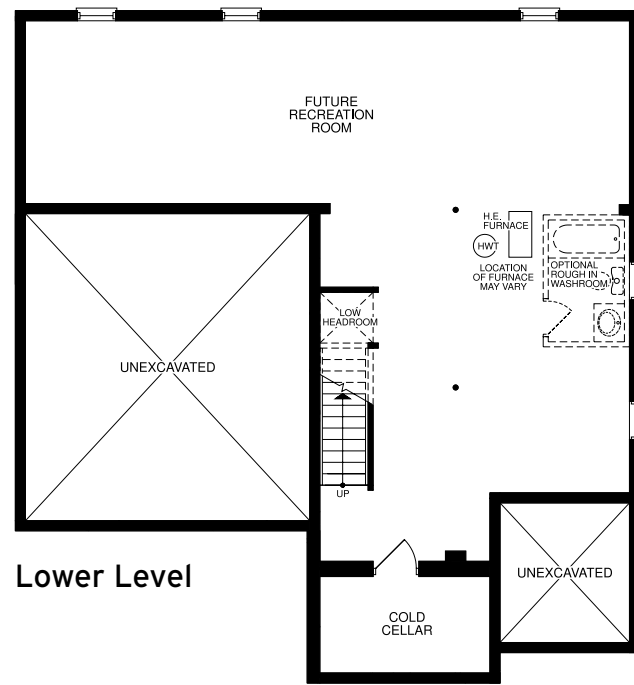

A FAMILY OF BUILDERS SINCE 1951

Artist's Concept

Elevation B

Artist's Concept

Elevation A

the Wando

2390
SQUARE FEET

Lower Level

Main Level

Upper Level

the Wando

2390
SQUARE FEET