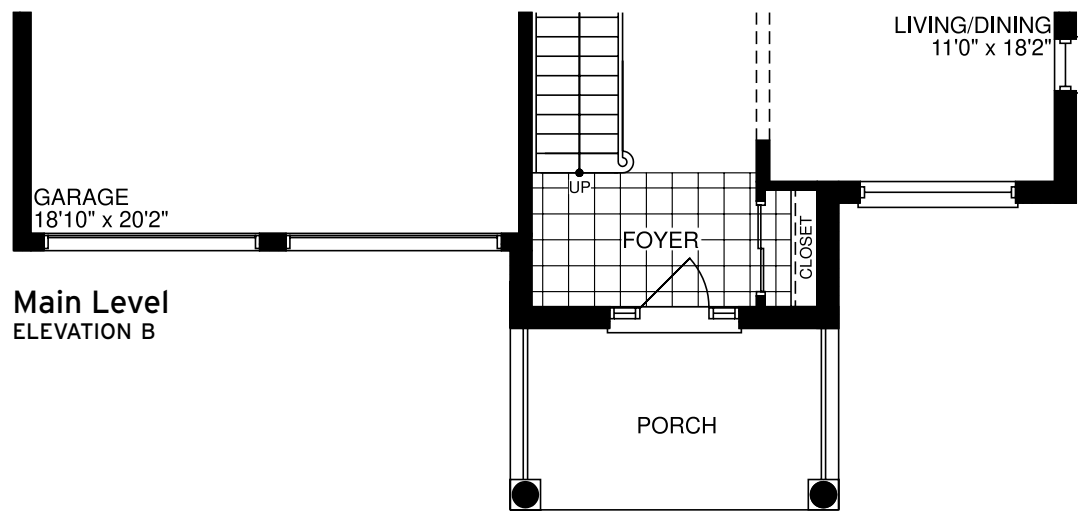

A FAMILY OF BUILDERS SINCE 1951

Artist's Concept

Elevation B

Artist's Concept

Elevation A

the Wando

2390
SQUARE FEET

Lower Level

Main Level

Upper Level

the Wando

2390
SQUARE FEET