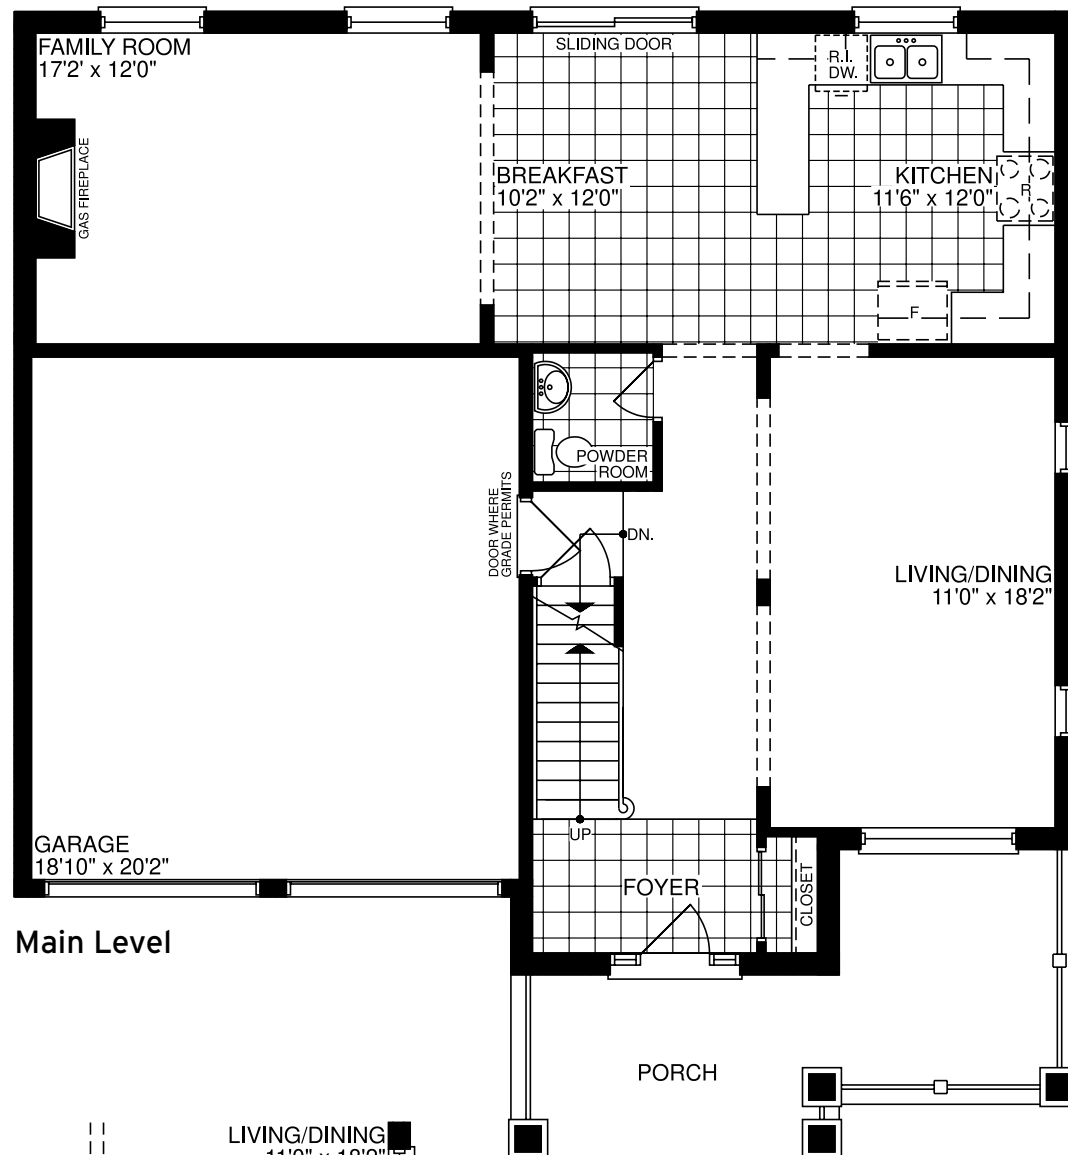

A FAMILY OF BUILDERS SINCE 1951

Artist's Concept

Elevation B

Artist's Concept

Elevation A

the Wando

2390
SQUARE FEET

Lower Level

Main Level

Upper Level

the Wando

2390
SQUARE FEET